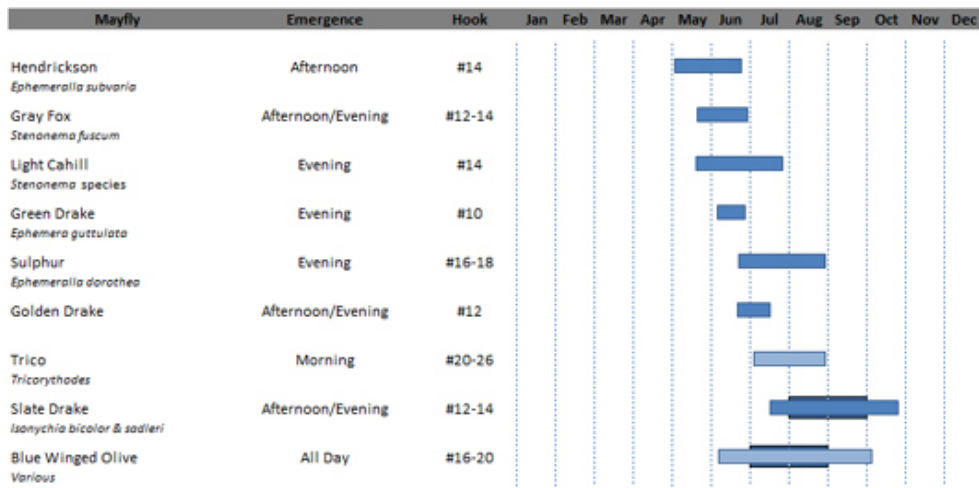

Hatch Chart - The West Branch of the Ausable River, NY

Caddis

Mayfly

Stonefly

Other