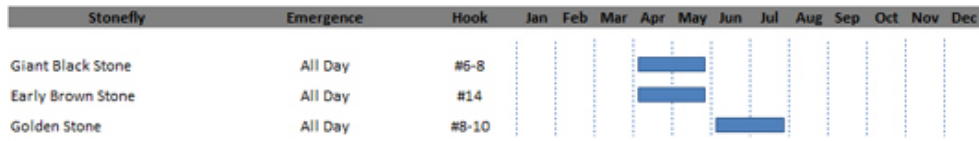

Hatch Chart - The West Branch of the Ausable River, NY

Caddis

Mayfly

Stonefly

Other