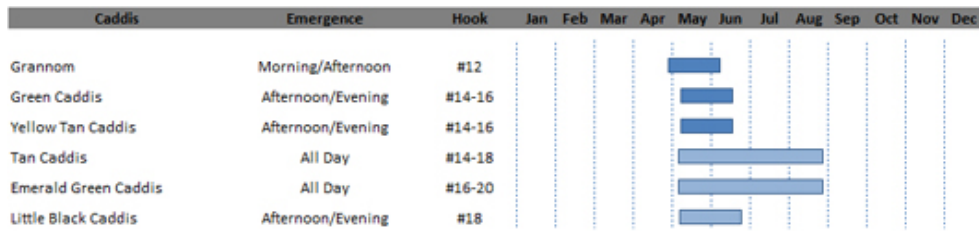

Hatch Chart - The West Branch of the Ausable River, NY

Caddis

Mayfly

Stonefly

Other